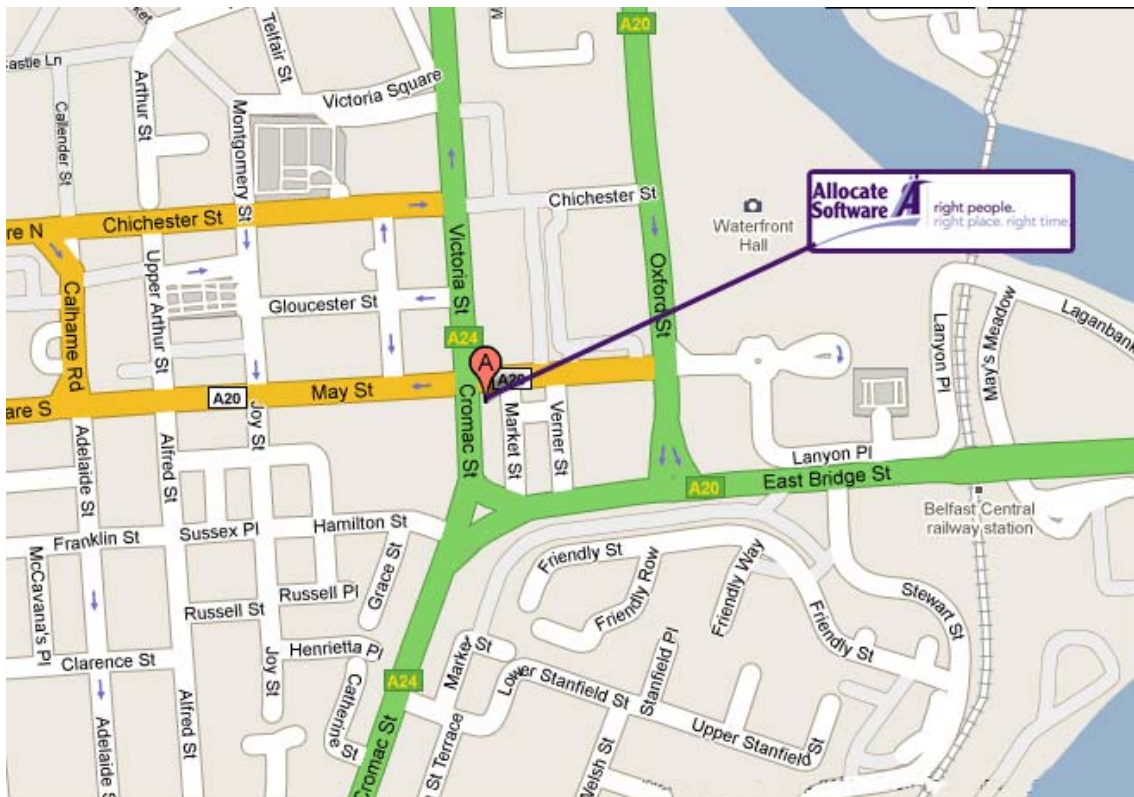

www.allocatesoftware.com

Allocate Software's Belfast office is located near to St Georges Market; just half a mile from Belfast's West link which provides easy access to the M2 and M3 arterial routes to the north and south respectively. Easy access to both Belfast City airports, for regional flights and Belfast international for longer flights are both within half an hour's drive using the M2. Rail links are also very convenient with the building being a mere 2 minutes from Belfast's main Central station. Also Belfast's main Bus terminal 'Laganside' is close to hand within a quarter of a mile, offering frequent services province wide.