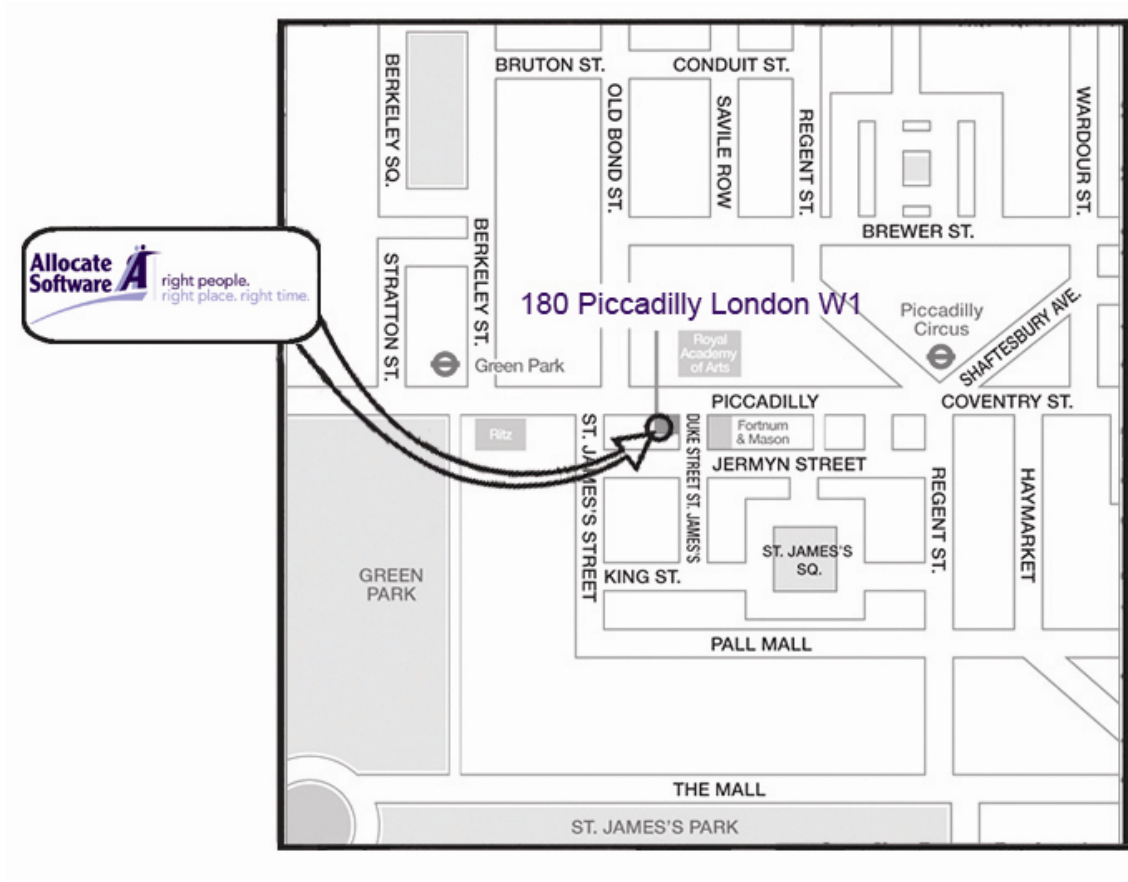

Head Office Directions

Please refer to the map

Our offices are located on the south side of Piccadilly at its junction with Duke Street, St James's and next to Fortnum & Mason. It is opposite the Royal Academy of Arts.

Public Transport: Green Park (Jubilee & Victoria lines) and Piccadilly Circus (Bakerloo & Piccadilly lines) underground stations are located within just a few minutes walk. There are also numerous bus routes serving Piccadilly providing convenient access around central London.