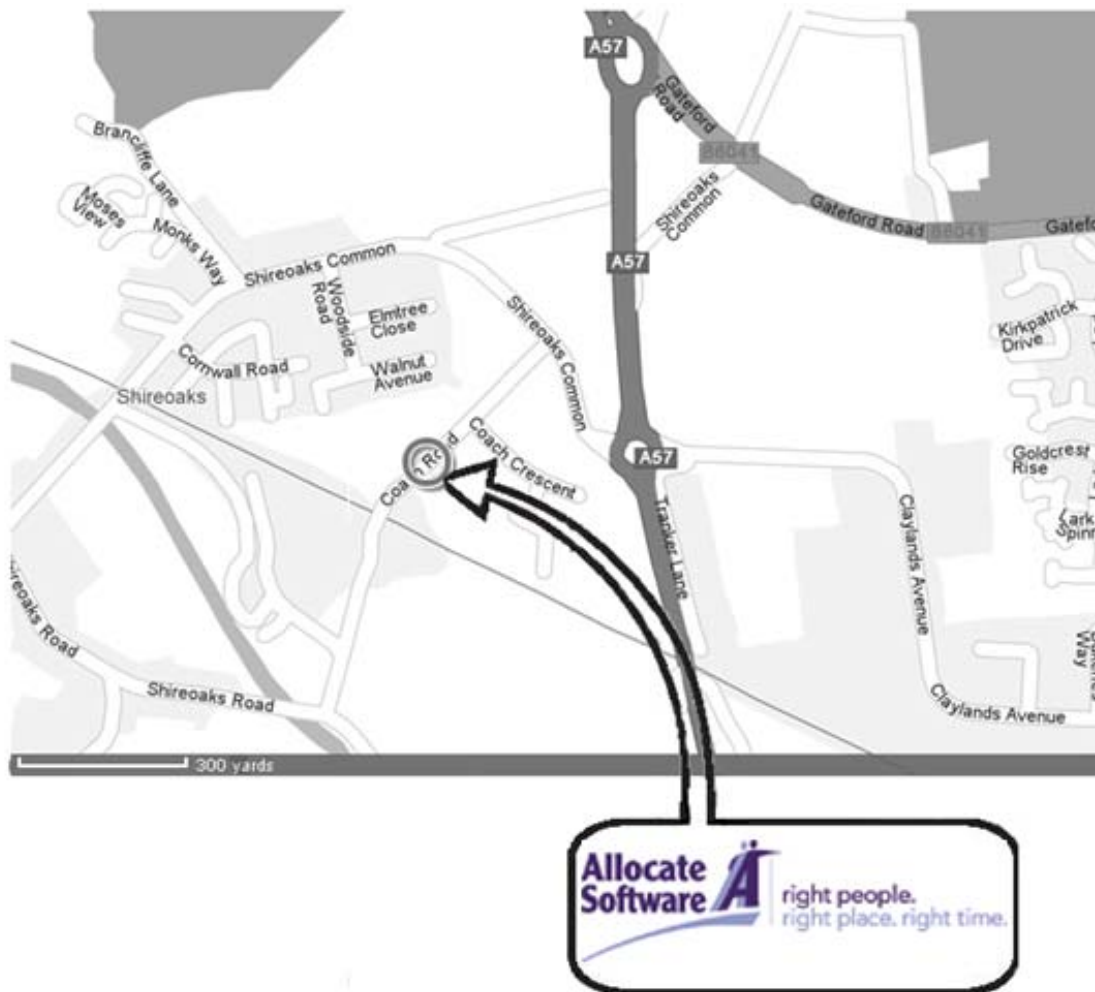

Regional Office Directions

Please refer to the map

From M1 junction 31,

In approximately 6 miles at first roundabout take the 3rd exit A(57).

At next roundabout take 3rd exit on to Shireoaks Common

Take first left onto Coach Road

Take 2nd left into The Point, office park. Office is at the bottom of the road on the left.

From A1

Leave A1 at A57 (signposted Sheffield)

in approx 1.5miles at first roundabout take the 2nd exit onto the A57 (signposted Sheffield)

in approximately 1.5 miles at roundabout take the 3rd exit onto the A57 (signposted Sheffield)

in approximately .5miles at roundabout take the 2nd exit at next roundabout take the 1st exit

onto Shireoaks Common take first left onto Coach Road

take 2nd left into The Point, office park. Office is at the bottom of the road on the left.

If travelling by train the nearest station is Retford on the East Coast Main line.